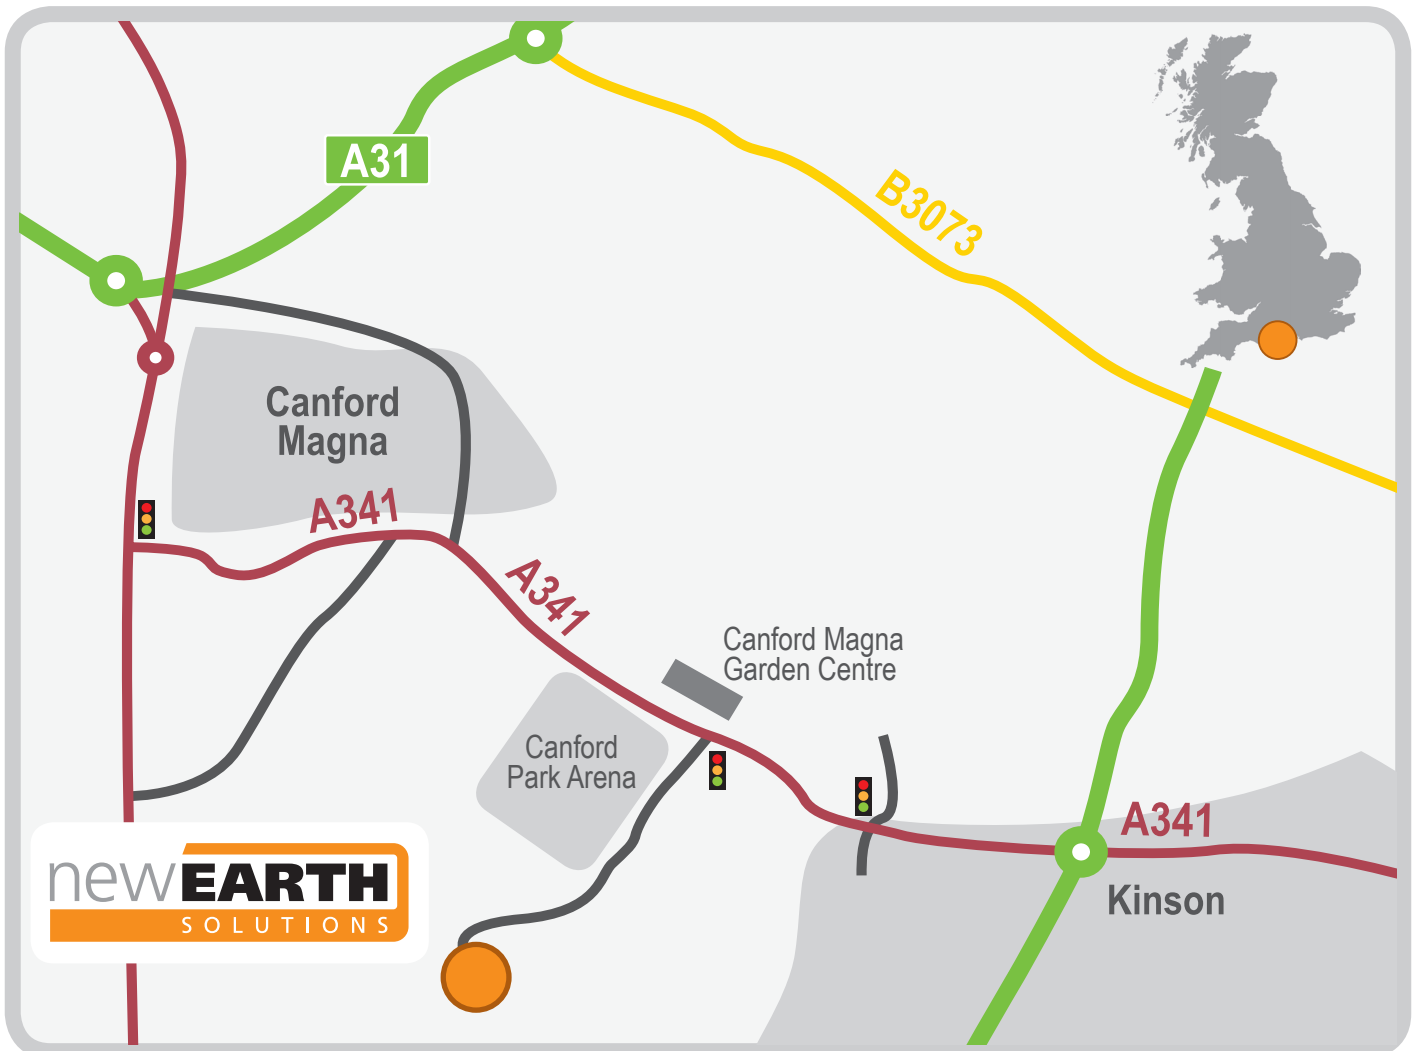

Canford

Mechanical Biological Treatment (MBT) Facility

High quality, fully consented and enclosed facility.

The Canford facility is situated just off Magna Road, opposite Canford Garden Centre and using the same access road as Canford Park Arena.

Some satnavs do not recognise the postcode, in which case use BH21 3AP which will take you to the Garden Centre situated opposite the access road.

Canford MBT Facility
Arena Way
Magna Road
Wimborne
Dorset
BH21 3BW