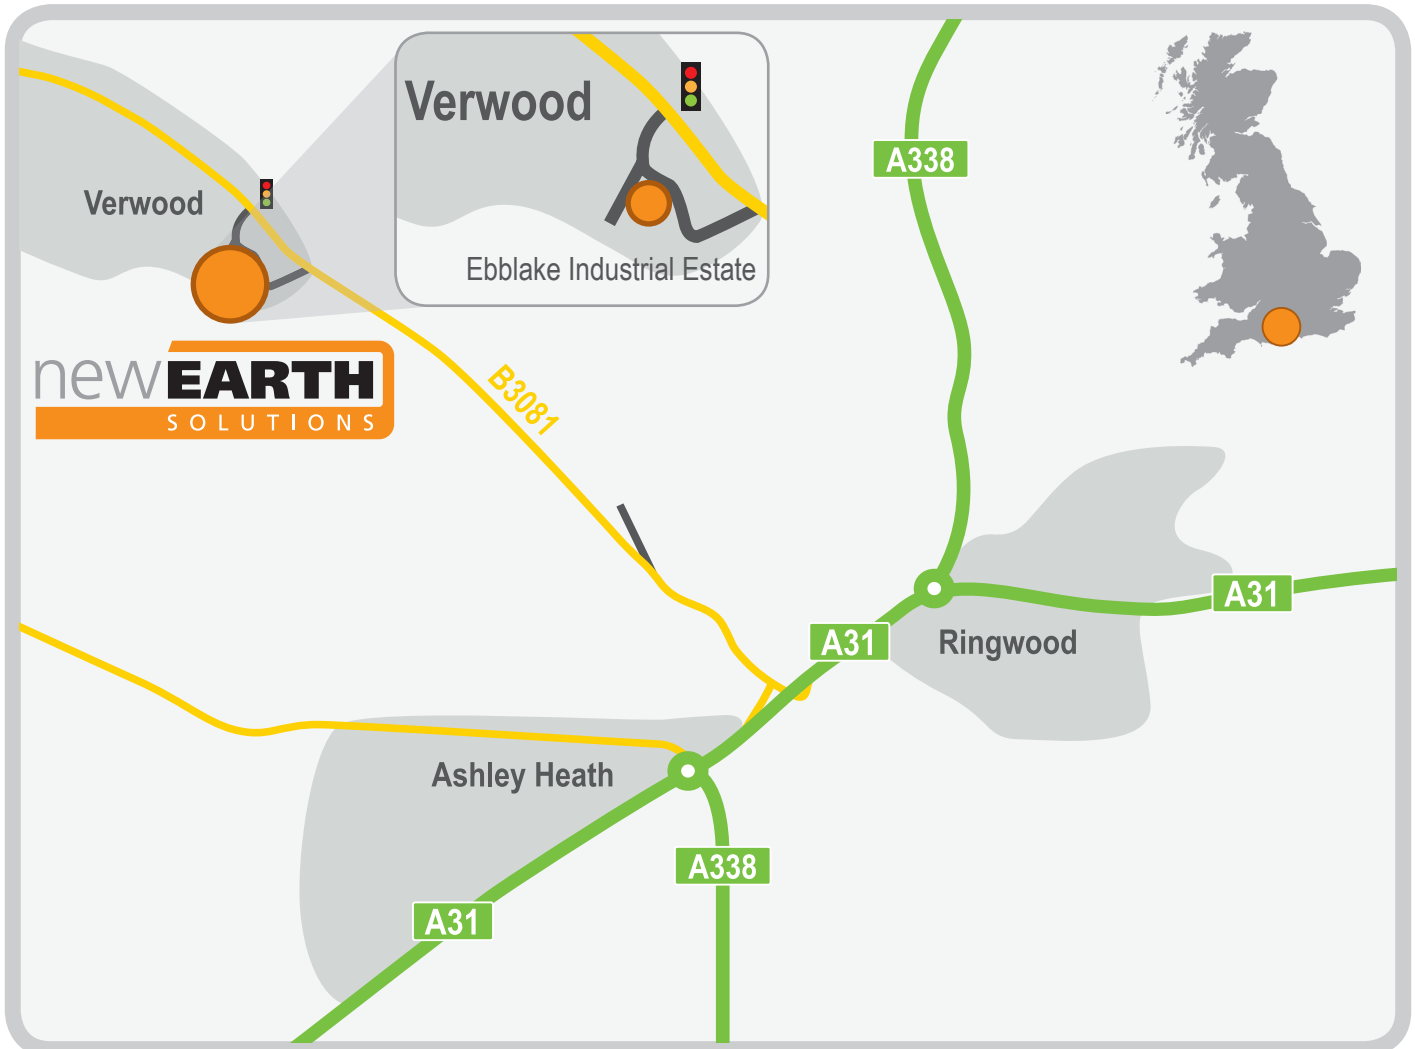

# Verwood

New Earth Solutions Head Office

Approaching from the A31 take the B3081 to Verwood. Ebblake Industrial Estate is a sign-posted left hand turn, ignore this sign, continue on to the traffic lights. Turn left onto Black Moor Road.